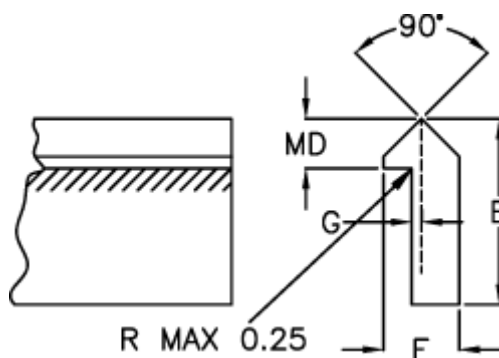

Data Sheet

Article number: 055540500

Description: Single edge track T4SS 500mm

Measures

E = 26.97

F = 11.09

G = 2.36

Kg/m = 1.630